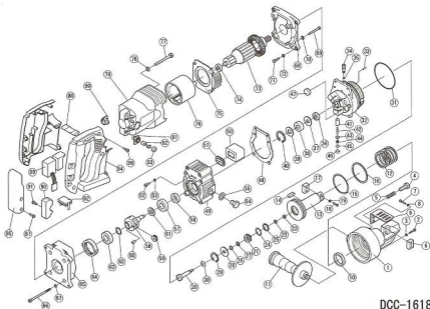

Model DCC-1618 Cordless Rebar Cutter

DCC-1618

No.	Part No.	Part Name	Qty	No.	Part No.	Part Name	Qty	No.	Part No.	Part Name	Qty
1	1C285006	HOUSING	1	33	72P03010	SPRING PIN	1	65	1C202100	DISTANCE PIECE	1
2	7C090035	CAP BOLT M5x25	1	34	1C4196000	RELEASE VALVE	1	66	7C080065	CAP BOLT M5x45	4
3	7D0V30570	SEAL WASHER M5	1	35	7D054	O RING S4	1	67	7G0905	WASHER M5	4
4	78R19025	STOPPER BOLT M13x25	1	36	7G35	BALL BEARING	1	68	1C202000	DISTANCE PIECE	1
5	1C4870400	LOCK SPRING	1	37	1C4030000	BEARING GUIDE	1	69	7NT50030	TAPPING SCREW M5x30	4
6	1C1803	CUTTER BLOCK NO. 13L	1	38	7D0470100	NEEDLE BEARING	1	70	78M0050	SPRING WASHER M5	4
7	7C090032	CAP BOLT M5x22	2	39	1C4132000	BEARING GUIDE	1	71	7C080016	CAP BOLT M5x16	4
8	78W005	SPRING WASHER M5	2	40	7D0420	SNAP RING	1	72	7G0305	WASHER M5	4
9	1C4195000	CUTTER GUARD	1	41	1C4102000	RAM	3	73	7369779	ARMATURE	1
10	7U5026	USI PACKING US26	1	42	1C4097100	RAM RETURN SPRING	3	74	7603V	BALL BEARING 808V	1
11	1C1127	SIDE HANDLE	1	43	1C1973	DELIVERY VALVE	3	75	7319768	FAN GLIDE	1
12	1C413062	RETURN SPRING	1	44	1C1231	DELIVERY VALVE SPRING	3	76	7319846	MAGNET	1
13	1C067890	PISTON	1	45	1C1252	SPRING GLIDE	1	77	7HT50080	TAPPING SCREW	2
14	1C4130782	PISTON KEY	1	46	1C1292	PUMP HEAD SEAL	3	78	7P0004	PLATE WASHER M4	2
15	7D0P40RF	O RING	1	47	7P0044	MAGNET FILTER	2	79	7322062	MOTOR HOUSING	1
16	78RP480	BACK UP RING P49	1	48	1C4142000	PUMP CASE PACKING	1	80	7319813	BRUSH HOLDER (A)	1
17	1C18003	CUTTER BLOCK NO. 13L	1	49	1C0647100	PUMP CASE	1	81	7319814	BRUSH HOLDER (B)	1
18	7C080016	CAP BOLT M5x16	1	50	1C4137000	AIR BAG	1	82	7069050	CARBON BRUSH SET	1
19	7G0905	WASHER	2	51	1C4137400	AIR BAG NUT	1	83	7319847	BRUSH CAP	2
20	1C4130500	RETURN VALVE	1	52	7NT04012	SCREW 04x12	2	84	7322063A	HANDLE A (R)	1
21	1C4132000	RETURN VALVE GUIDE	1	53	78M004	SPRING WASHER M4	2		7322063B	HANDLE B (L)	1
22	7P050095	PLATE WASHER	1	54	7D10006	BOLT M10x8	1	85	7319790	GRP COVER	1
23	7N0205	U NUT M5	1	55	1C1305	SEAL WASHER WF10	1	86	7F0500300	TAPPING SCREW 4x30	3
24	7D0P16	O RING P16	1	56	75C12257	OIL SEAL	1	87	7F06004025	TAPPING SCREW 4x25	4
25	78RP168	BACK UP RING P16	1	57	7600127	BALL BEARING 6801ZZ	1	88	7319885	PUSH BUTTON	1
26	7D0P20	SPIND PACKING SPW20	1	58	1C3107400	CAM SHAFT	1	89	7319861	SWITCH	1
27	78RP80	BACK UP RING P8	1	59	1C4186000	IDLE GEAR	2	90	7319812	HEAT SINK	1
28	1C0114002	GUIDE CLAMP	1	60	1C4196700	NEEDLE ROLLER	2	91	7P034012	TAPPING SCREW	1
29	7D0P25	SNAP RING H25	1	61	1C4196000	DOLLAR	1	92	7321647	TERMINAL PIECE SET	1
30	789066	DISC SPRING	1	62	78F172450	SHM RING	1				
31	7D0G70RF	O RING 0.70	1	63	76003ZZ	BEARING 6803ZZ	1				
32	1C2344801	CYLINDER	1	64	7300337	RING GEAR	1				